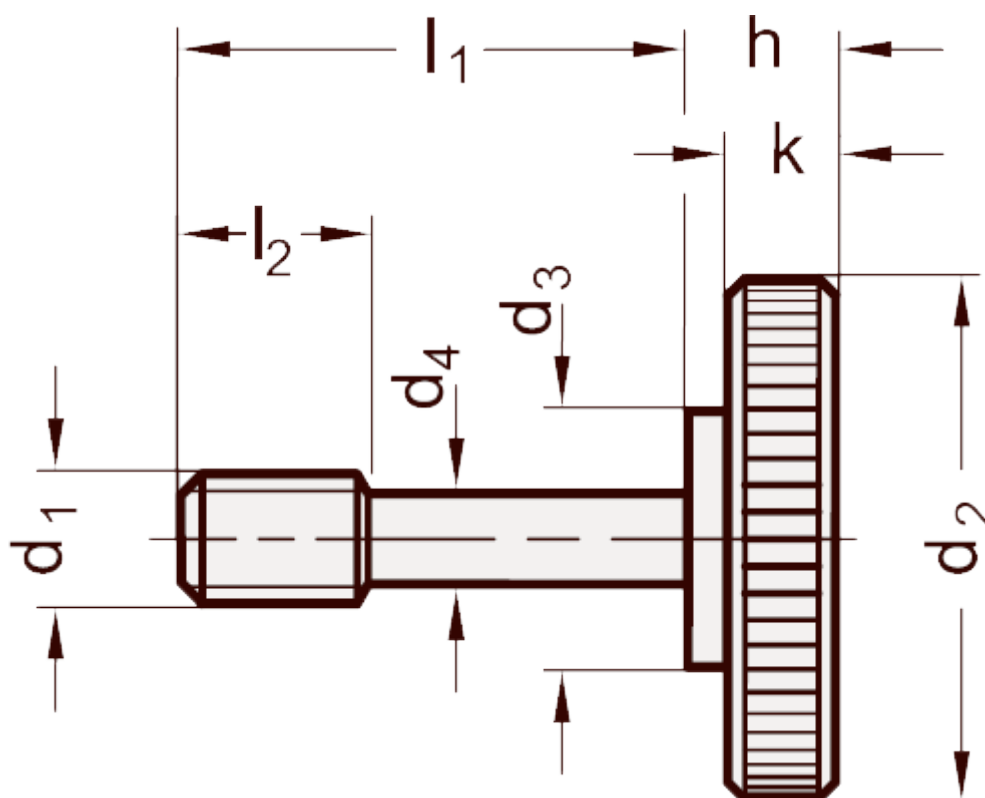

Article number: 206532M522NI  
Description: E+G Knurled screw  
GN 653.2-M5-22-NI

## Measures

$a_1 = 6-8$	$h = 6.5$
$a_2 = 8-14$	$k = 4$
$a_3 = 14-16$	$l_2 = 6$
$d_1 = M5$	Weight in (g) = 10
$d_2 = 20$	
$d_3 = 10$	
$d_4 = 4$	
$d_5 = 5.5$	